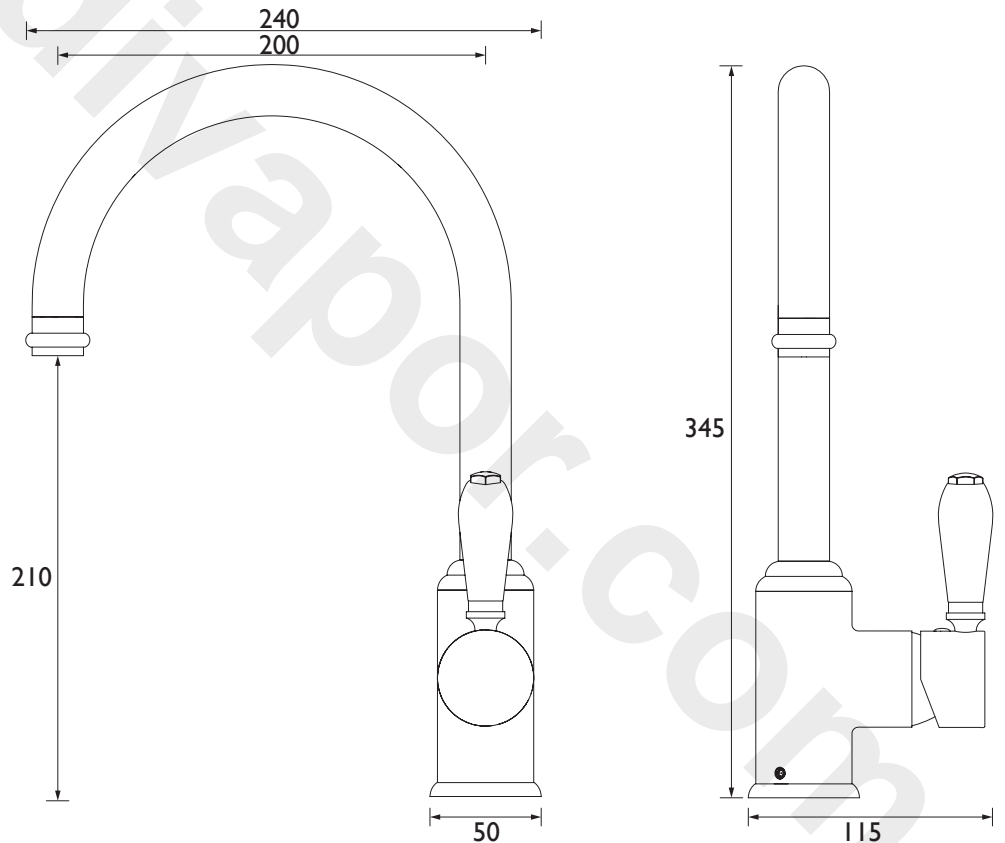

RS SNKSL EF C

RENAISSANCE Tap Range

Renaissance Single Lever Easyfit Sink Mixer Chrome

Specification

Product Type:	Kitchen Taps
Main Construction Material:	Brass
Mount Type:	Deck Mounted
Handle Type:	Lever
Connection Inlet:	1/2" BSP Flexible Tails
Connection Outlet:	N/A
Number of Tap Holes:	1
Valve/Cartridge Type:	40mm Cartridge
Plumbing System Requirements:	All, Preferably Balanced
Working Pressure Range:	Min 0.3 Bar, Max 5.0 Bar
Maximum Hot Water Temperature: °C	65
Maximum Static Pressure: (bar)	10
Flow Type:	Single: Single Flow /Dual:
Isolation Included:	Yes

Features:

- Long life ceramic cartridge for added durability and ease of use
- Metal fixing nut for added durability
- Easyfit base included
- Flexible tails included
- Minimum working pressure of 0.3 bar

Product Certifications:

Dimensions (measurements in mm)

Flow Rates (l/min)

System Pressure (bar)	0.2	0.5	1	2	3	5
RS SNKSL EF C	7	8.9	12.7	17.8	22	28.7

For more products, visit our website:
<http://www.bristan.com>

TECHNICAL
DATA
SHEET

BRISTAN
TAPS & SHOWERS